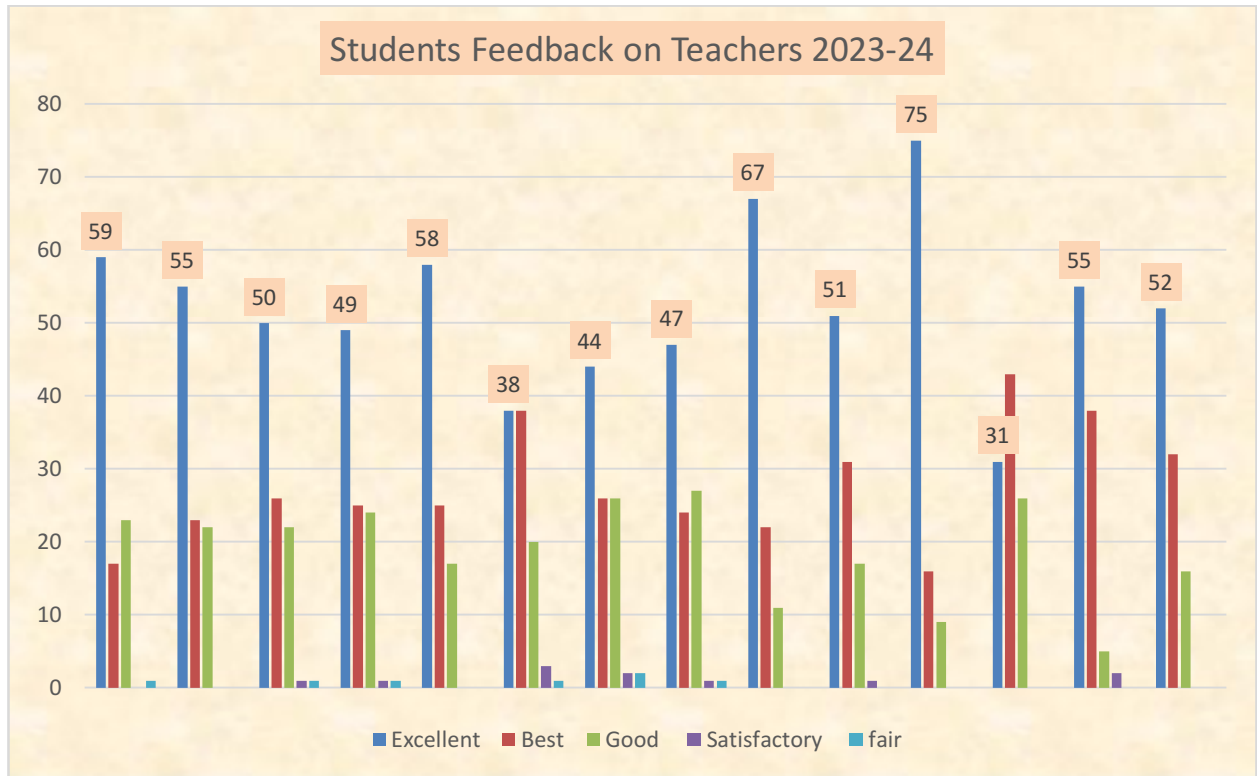

SHRI HARIHAR PRATISHTHAN'S

GOVINDLAL KANHAIYALAL JOSHI (NIGHT) COMMERCE COLLEGE, LATUR

स्व. गोविंदलालजी जोशी

Student Satisfaction Survey 2023-24					
Options	Extremely Satisfied	Very satisfied	Satisfied	Partially Satisfied	Need Improvement
Range	4	3	2	1	0
Q. No. 1	43	10	7	0	0
Q. No. 2	51	9	0	0	0
Q. No. 3	48	8	4	0	0
Q. No. 4	27	21	9	3	0
Q. No. 5	53	7	0	0	0
Q. No. 6	32	14	9	3	2
Q. No. 7	10	41	9	0	0
Q. No. 8	30	19	11	0	0
Q. No. 9	47	11	2	0	0
Q. No. 10	52	5	3	0	0
Q. No. 11	49	7	4	0	0
Q. No. 12	48	7	4	1	0
Q. No. 13	35	18	5	2	0
Q. No. 14	35	16	9	0	0
Q. No. 15	36	16	8	0	0
Q. No. 16	30	23	7	0	0
Q. No. 17	54	6	0	0	0
Q. No. 18	50	8	2	0	0
Q. No. 19	4	11	42	3	0
Q. No. 20	45	9	6	0	0
Q. No. 21	45	9	6	0	0