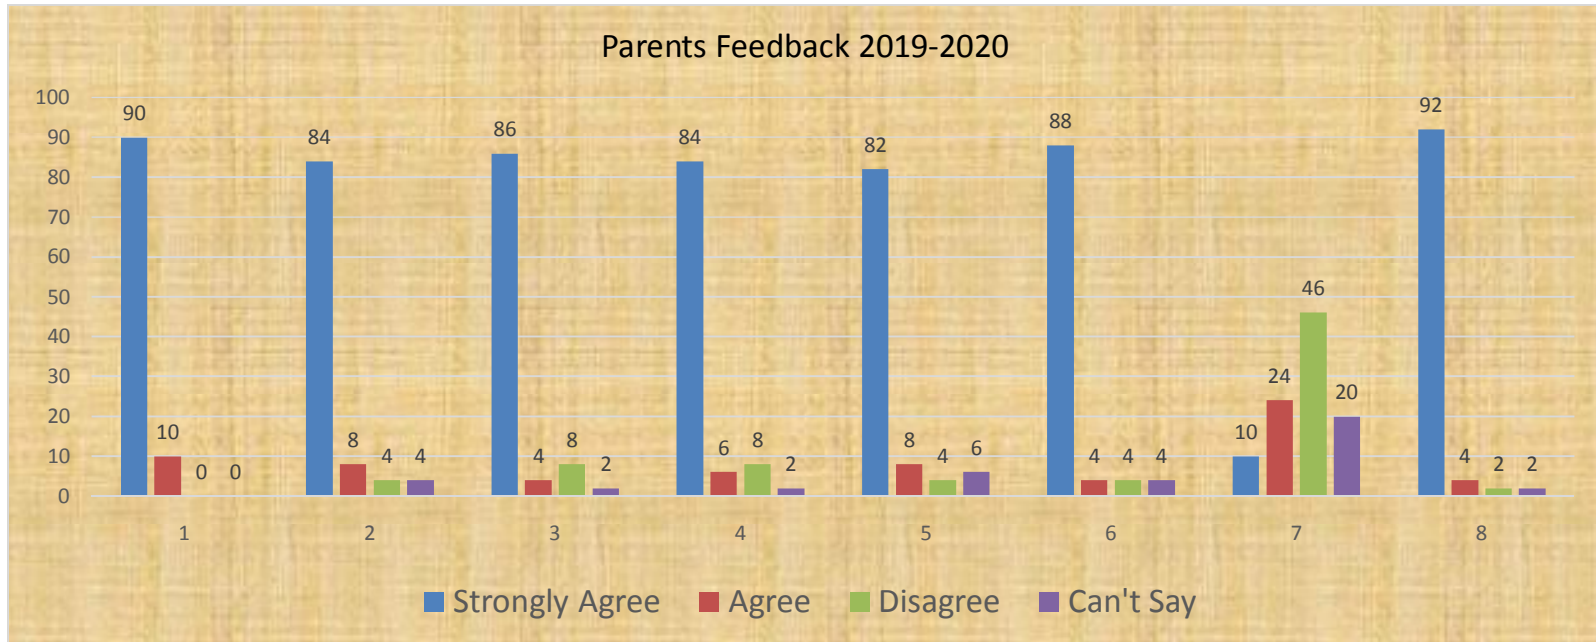

SHRI HARIHAR PRATISHTHAN'S
GOVINDLAL KANHAIYALAL JOSHI (NIGHT)
COMMERCE COLLEGE, LATUR

स्व. गोविंदलालजी जोशी

Parent Feedback
(Academic year 2019-2020)

Q. No	4	3	2	1
1	90	10	0	0
2	84	8	4	4
3	86	4	8	2
4	84	6	8	2
5	82	8	4	6
6	88	4	4	4
7	10	24	46	20
8	92	4	2	2

IQAC Coordinator

Principal
I/c. Principal
Govindlal Kanhaiyalal Joshi
(Night) Commerce College Latur

IQAC Coordinator

Principal
I/c Principal
Govindlal Kanhaiyalal Joshi
(Night) Commerce College, Latur