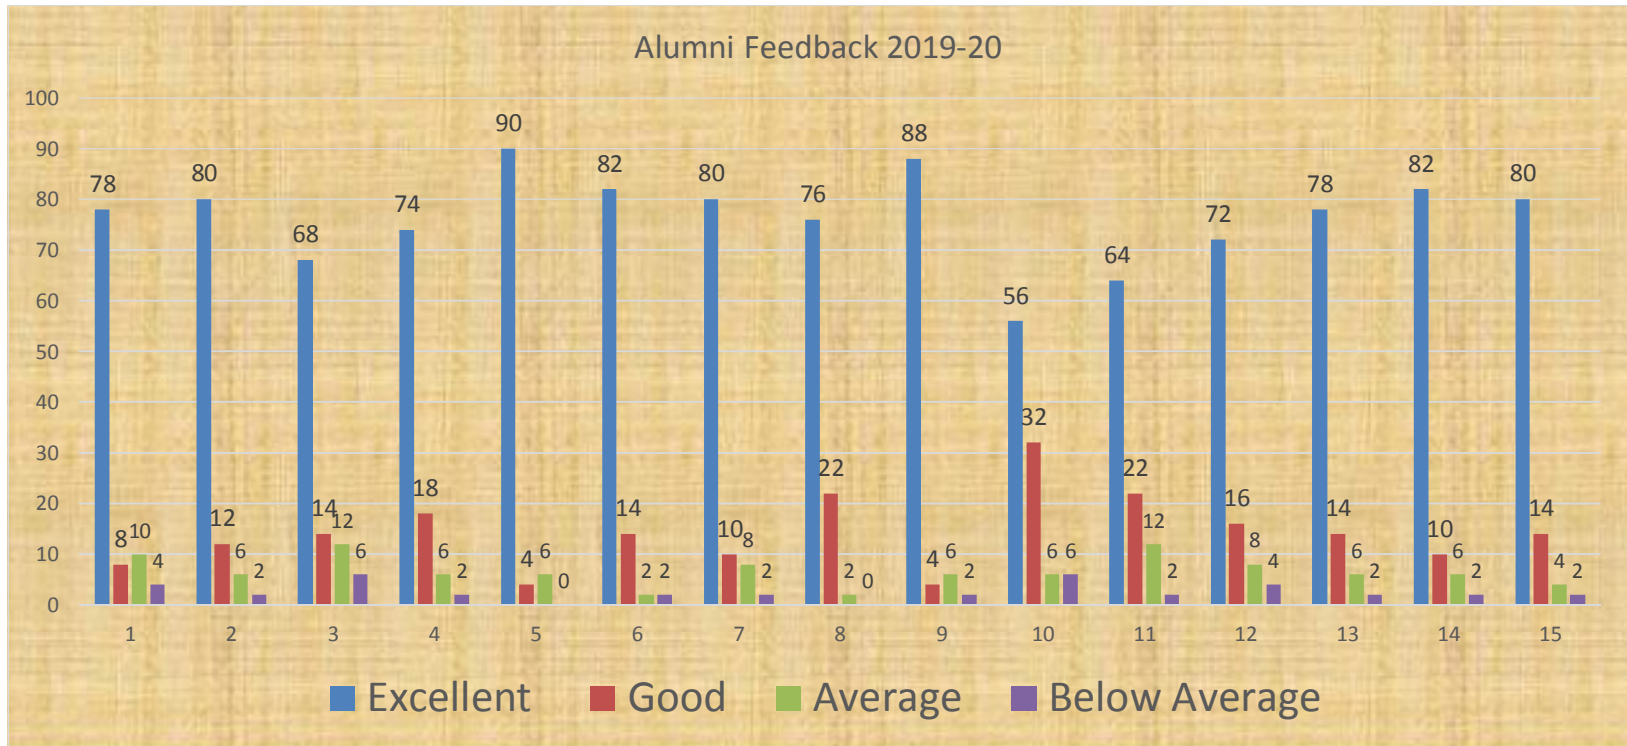

ज्ञानम् परम् ध्येयम्

SHRI HARIHAR PRATISHTHAN'S
GOVINDLAL KANHAIYALAL JOSHI (NIGHT)
COMMERCE COLLEGE, LATUR

स्व. गोविंदलालजी जोशी

Alumni Feedback
(Academic year 2019-2020)

Sr. No.	Excellent	Good	Average	Below Average
1	78	8	10	4
2	80	12	6	2
3	68	14	12	6
4	74	18	6	2
5	90	4	6	0
6	82	14	2	2
7	80	10	8	2
8	76	22	2	0
9	88	4	6	2
10	56	32	6	6
11	64	22	12	2
12	72	16	8	4
13	78	14	6	2
14	82	10	6	2
15	80	14	4	2

IQAC Coordinator

Principal

I/c.Principal

Govindlal Kanhaiyalal Joshi
(Night)Commerce College Latur

IQAC Coordinator

Principal
I/c. Principal
Govindlal Kanhaiyatal Joshi
(Night) Commerce College, Latur